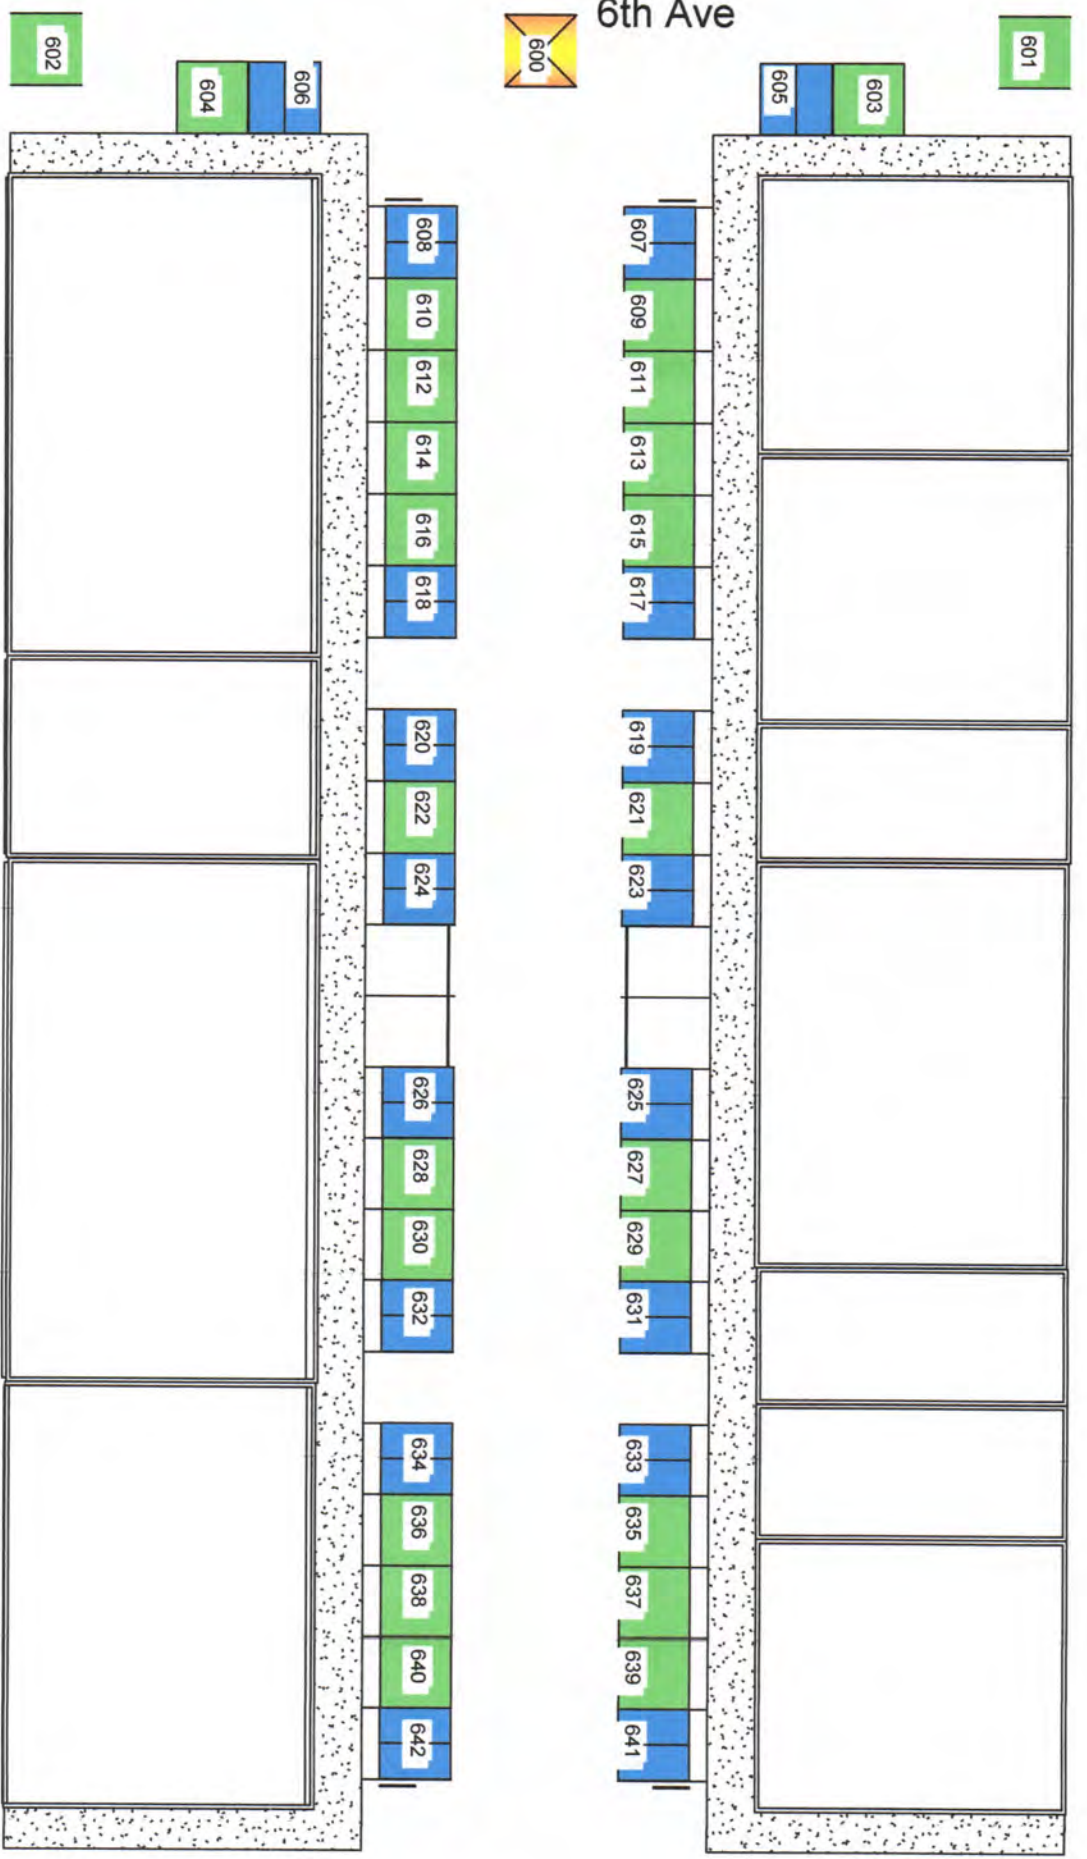

100 Block

1stAve

Food Court

2nd Ave

Kiwanas

One Side Open - \$75.00

Two Sides Open - \$100.00

Three Sides Open - \$150.00

200 Block

Kiwanas

- One Side Open - \$75.00
- Two Sides Open - \$100.00
- Three Sides Open - \$150.00

300 Block

- One Side Open - \$75.00
- Two Sides Open - \$100.00
- Three Sides Open - \$150.00

4th Ave

400 Block

5th Ave

- One Side Open - \$75.00
- Two Sides Open - \$100.00
- Three Sides Open - \$150.00

500 Block

 One Side Open - \$75.00

 Two Sides Open - \$100.00

 Three Sides Open - \$150.00

600 Block

6th Ave

One Side Open - \$75.00

Two Sides Open - \$100.00

Three Sides Open - \$150.00