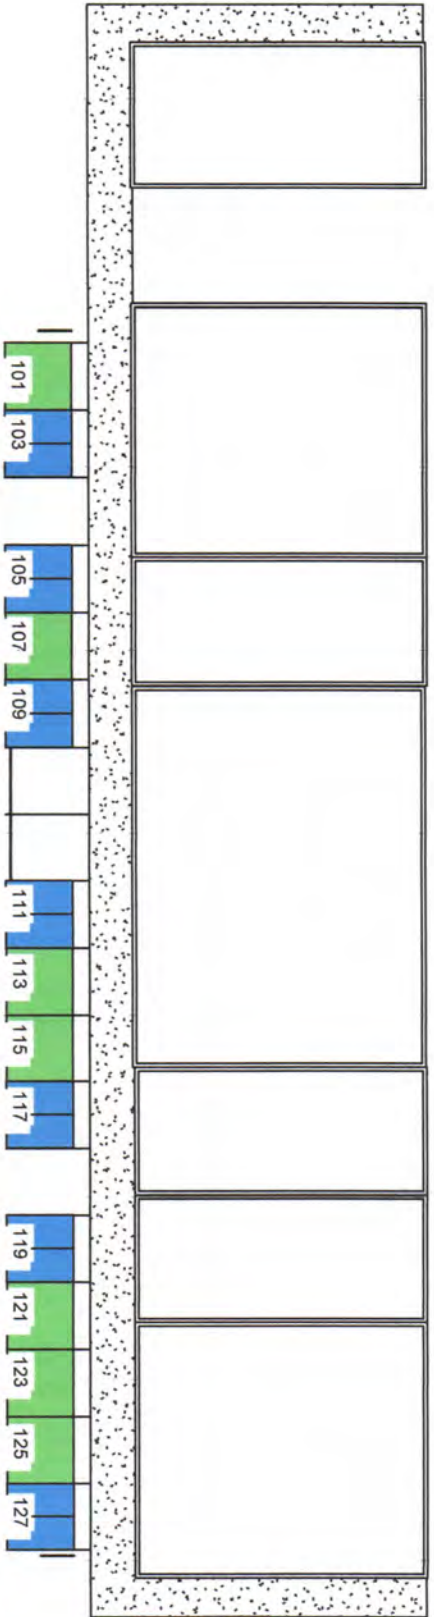

100 Block

1stAve

Food Court

2nd Ave

Kiwanas

One Side Open - \$75.00

Two Sides Open - \$100.00

Three Sides Open - \$150.00

200 Block

Kiwanas

- One Side Open - \$75.00
- Two Sides Open - \$100.00
- Three Sides Open - \$150.00

300 Block

- One Side Open - \$75.00
- Two Sides Open - \$100.00
- Three Sides Open - \$150.00

4th Ave

400 Block

5th Ave

- One Side Open - \$75.00
- Two Sides Open - \$100.00
- Three Sides Open - \$150.00

500 Block

 One Side Open - \$75.00

 Two Sides Open - \$100.00

 Three Sides Open - \$150.00

600 Block

6th Ave

One Side Open - \$75.00

Two Sides Open - \$100.00

Three Sides Open - \$150.00