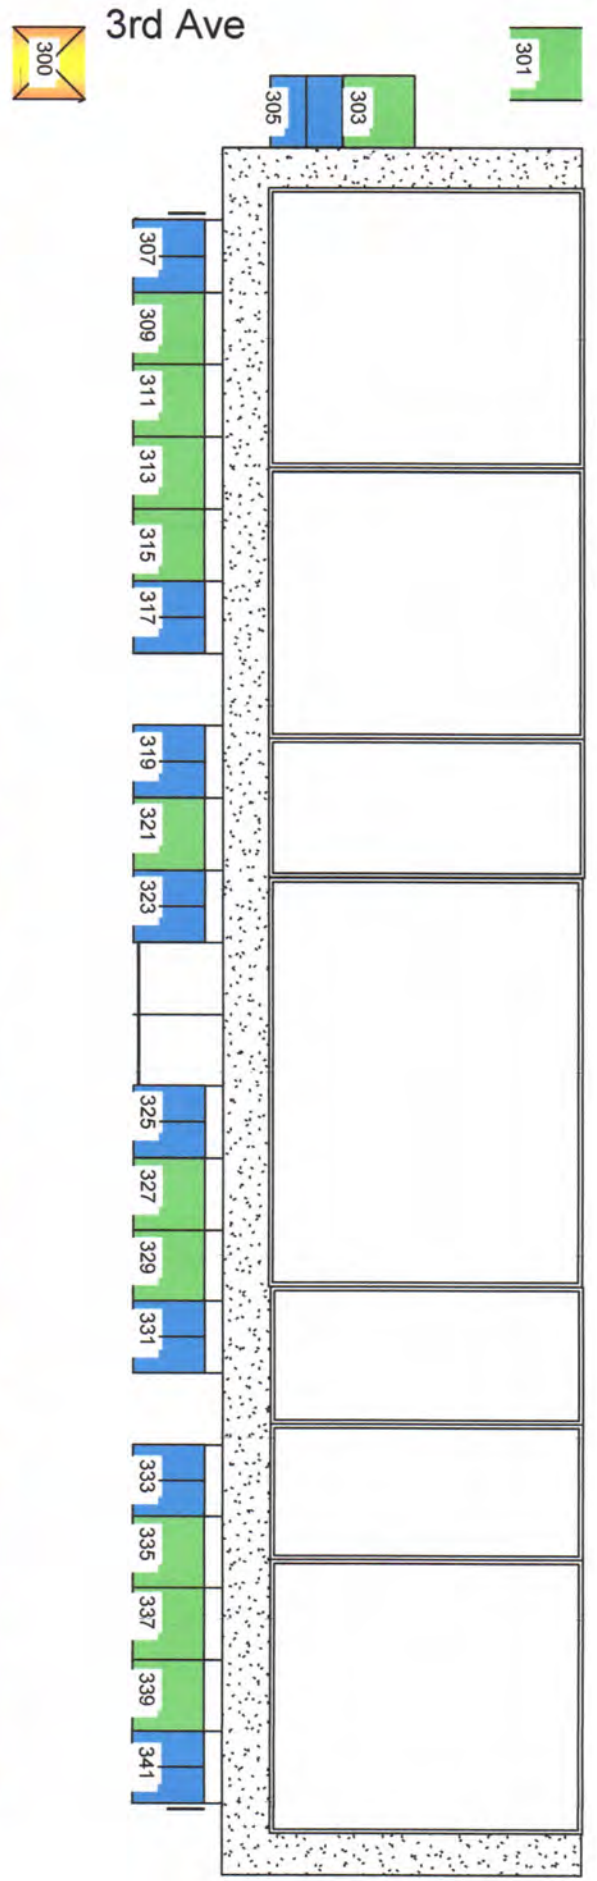

100 Block

1stAve

Food Court

2nd Ave

Kiwanas

One Side Open - \$75.00

Two Sides Open - \$100.00

Three Sides Open - \$150.00

200 Block

Kiwanas

- One Side Open - \$75.00
- Two Sides Open - \$100.00
- Three Sides Open - \$150.00

300 Block

- One Side Open - \$75.00
- Two Sides Open - \$100.00
- Three Sides Open - \$150.00

4th Ave

400 Block

5th Ave

- One Side Open - \$75.00
- Two Sides Open - \$100.00
- Three Sides Open - \$150.00

500 Block

 One Side Open - \$75.00

 Two Sides Open - \$100.00

 Three Sides Open - \$150.00

600 Block

6th Ave

One Side Open - \$75.00

Two Sides Open - \$100.00

Three Sides Open - \$150.00