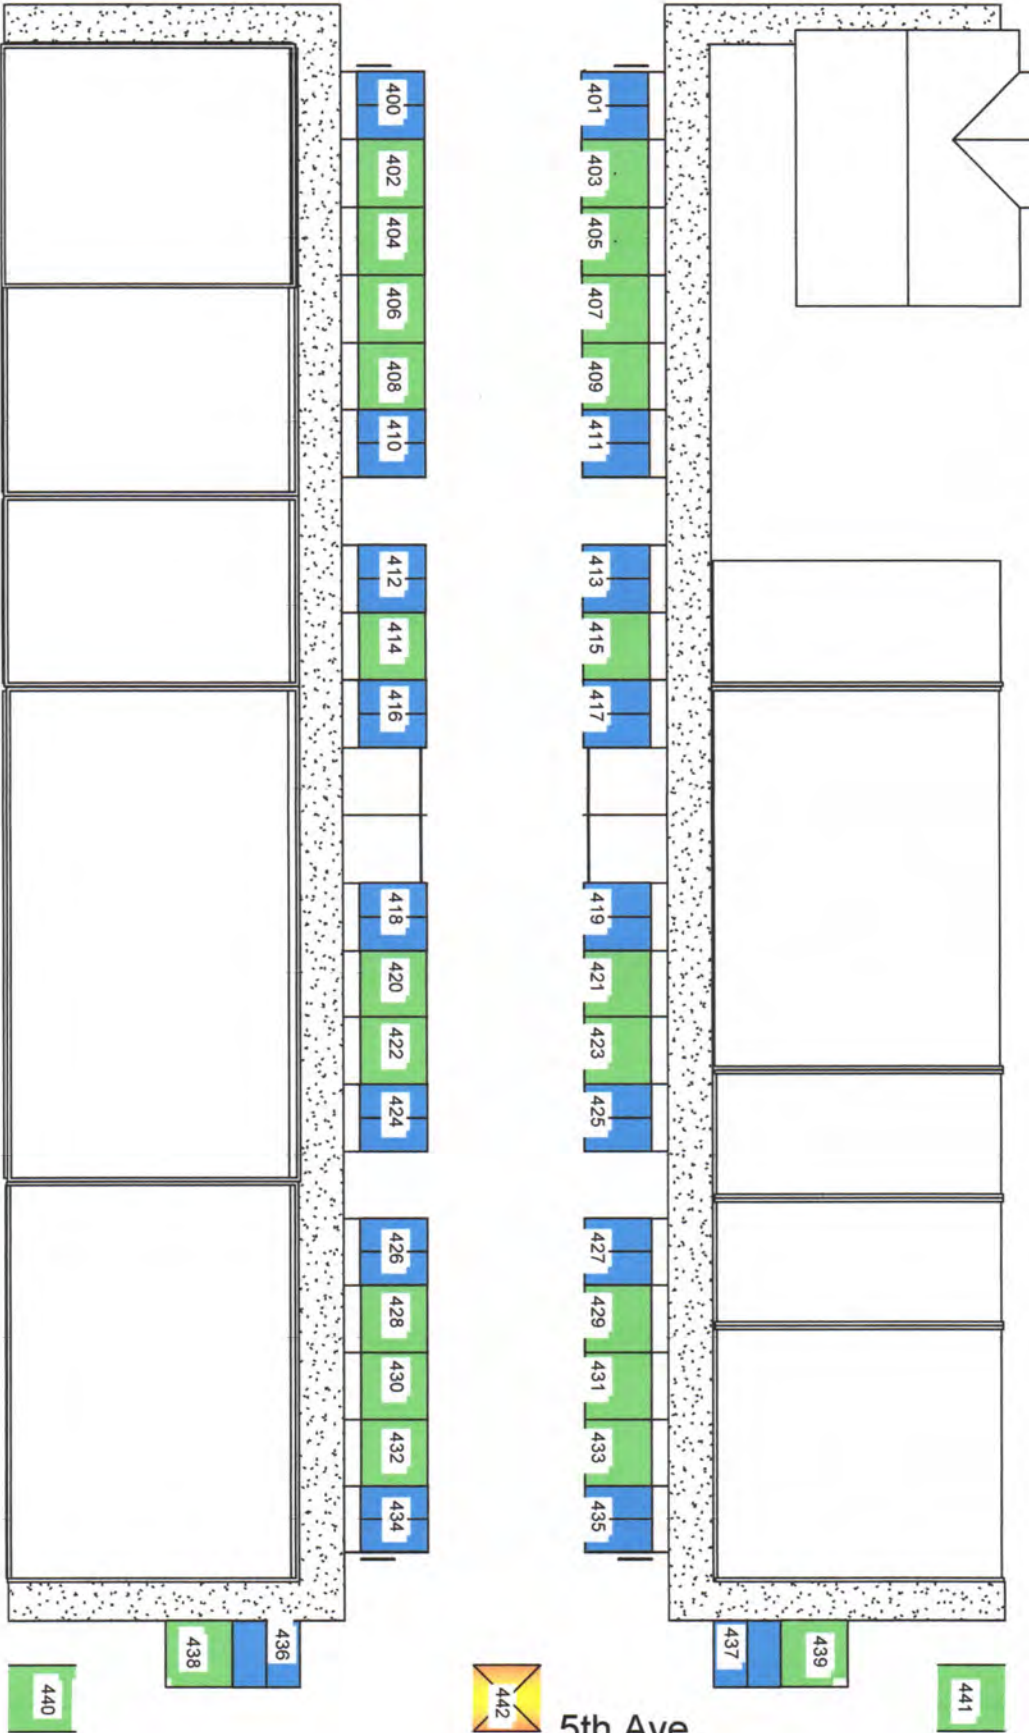

100 Block

1stAve

Food Court

2nd Ave

Kiwanas

One Side Open - \$75.00

Two Sides Open - \$100.00

Three Sides Open - \$150.00

200 Block

Kiwanas

- One Side Open - \$75.00
- Two Sides Open - \$100.00
- Three Sides Open - \$150.00

300 Block

- One Side Open - \$75.00
- Two Sides Open - \$100.00
- Three Sides Open - \$150.00

4th Ave

400 Block

5th Ave

- One Side Open - \$75.00
- Two Sides Open - \$100.00
- Three Sides Open - \$150.00

500 Block

 One Side Open - \$75.00

 Two Sides Open - \$100.00

 Three Sides Open - \$150.00

600 Block

6th Ave

One Side Open - \$75.00

Two Sides Open - \$100.00

Three Sides Open - \$150.00