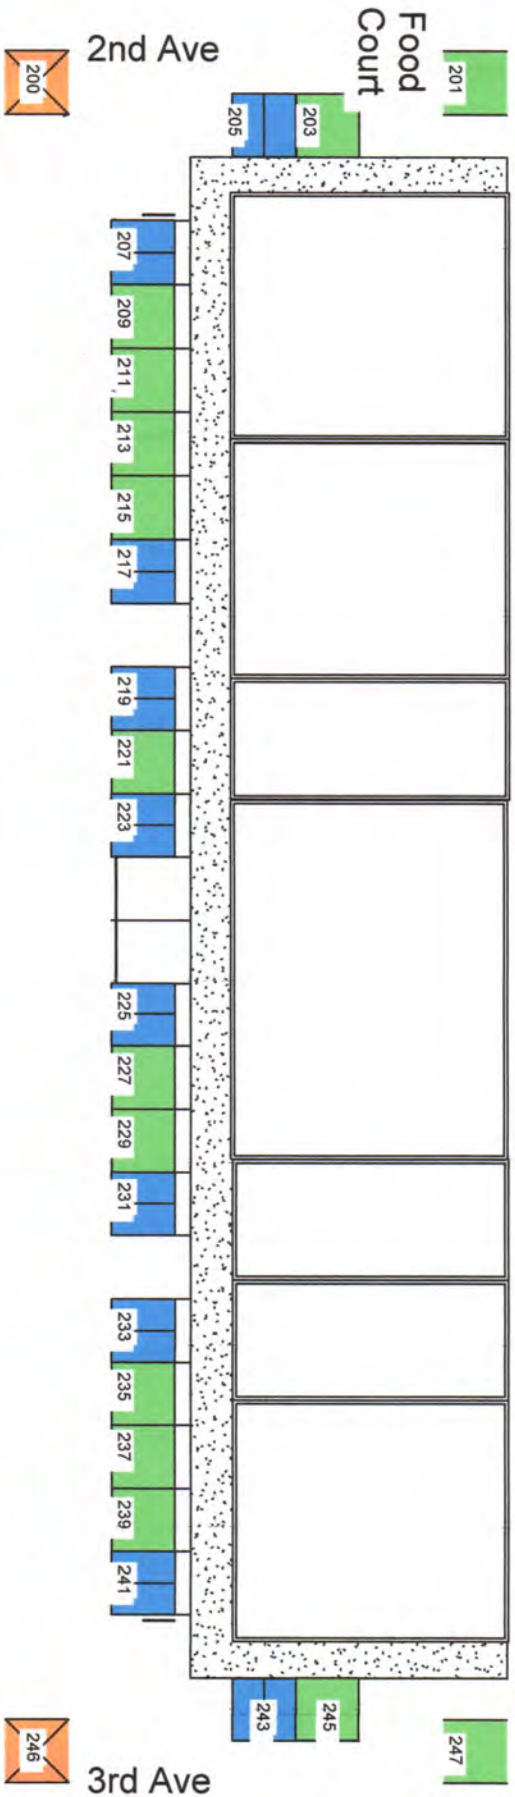

100 Block

1stAve

Food Court

2nd Ave

Kiwanas

One Side Open - \$75.00

Two Sides Open - \$100.00

Three Sides Open - \$150.00

200 Block

Kiwanas

- One Side Open - \$75.00
- Two Sides Open - \$100.00
- Three Sides Open - \$150.00

300 Block

- One Side Open - \$75.00
- Two Sides Open - \$100.00
- Three Sides Open - \$150.00

4th Ave

400 Block

5th Ave

- One Side Open - \$75.00
- Two Sides Open - \$100.00
- Three Sides Open - \$150.00

500 Block

 One Side Open - \$75.00

 Two Sides Open - \$100.00

 Three Sides Open - \$150.00

600 Block

6th Ave

One Side Open - \$75.00

Two Sides Open - \$100.00

Three Sides Open - \$150.00