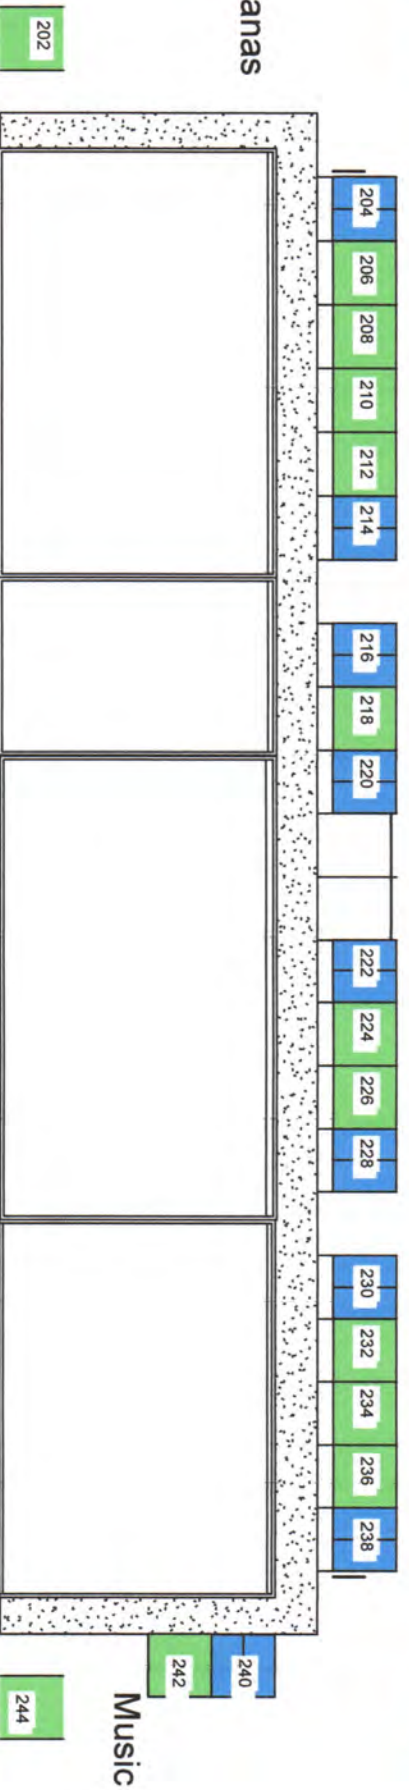

100 Block

1stAve

Food Court

2nd Ave

Kiwanas

One Side Open - \$75.00

Two Sides Open - \$100.00

Three Sides Open - \$150.00

200 Block

Kiwanas

- One Side Open - \$75.00
- Two Sides Open - \$100.00
- Three Sides Open - \$150.00

300 Block

- One Side Open - \$75.00
- Two Sides Open - \$100.00
- Three Sides Open - \$150.00

4th Ave

400 Block

5th Ave

- One Side Open - \$75.00
- Two Sides Open - \$100.00
- Three Sides Open - \$150.00

500 Block

 One Side Open - \$75.00

 Two Sides Open - \$100.00

 Three Sides Open - \$150.00

600 Block

6th Ave

One Side Open - \$75.00

Two Sides Open - \$100.00

Three Sides Open - \$150.00