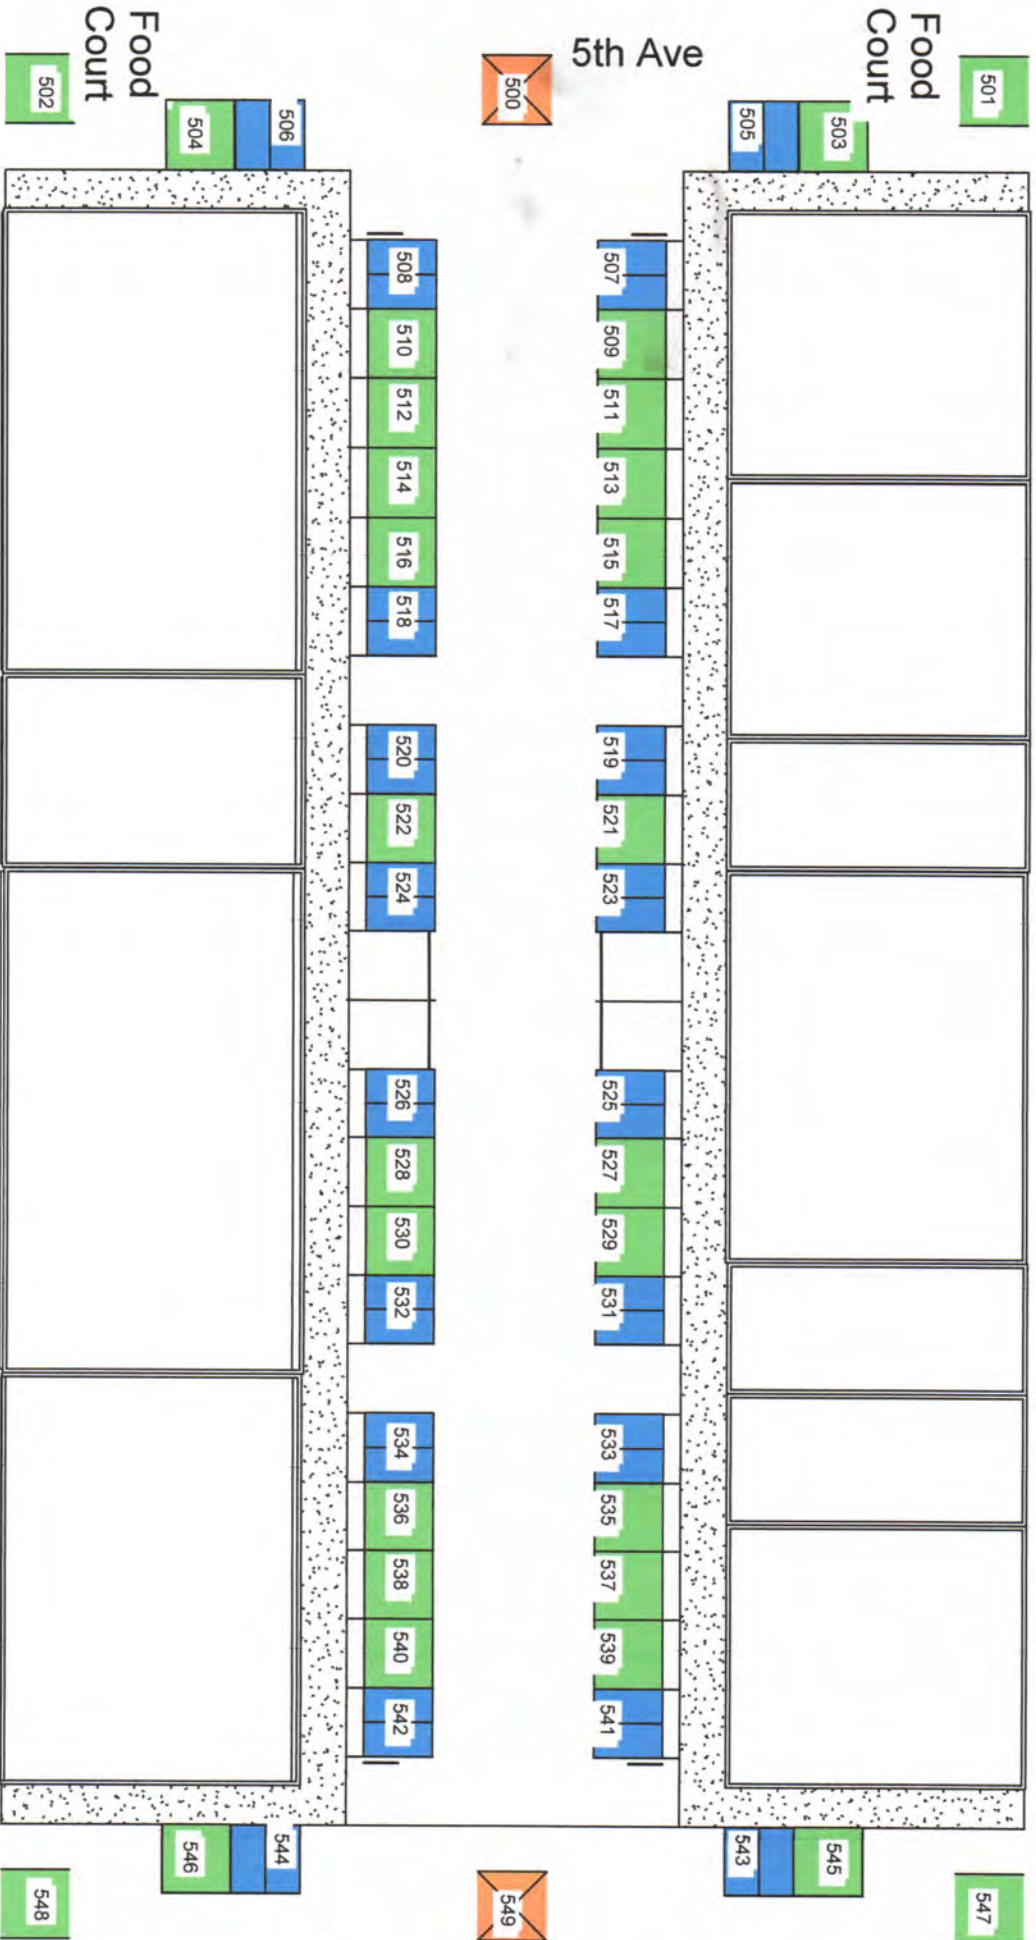

100 Block

1stAve

Food Court

2nd Ave

Kiwanas

One Side Open - \$75.00

Two Sides Open - \$100.00

Three Sides Open - \$150.00

200 Block

Kiwanas

- One Side Open - \$75.00
- Two Sides Open - \$100.00
- Three Sides Open - \$150.00

300 Block

- One Side Open - \$75.00
- Two Sides Open - \$100.00
- Three Sides Open - \$150.00

4th Ave

400 Block

5th Ave

- One Side Open - \$75.00
- Two Sides Open - \$100.00
- Three Sides Open - \$150.00

500 Block

 One Side Open - \$75.00

 Two Sides Open - \$100.00

 Three Sides Open - \$150.00

600 Block

6th Ave

One Side Open - \$75.00

Two Sides Open - \$100.00

Three Sides Open - \$150.00